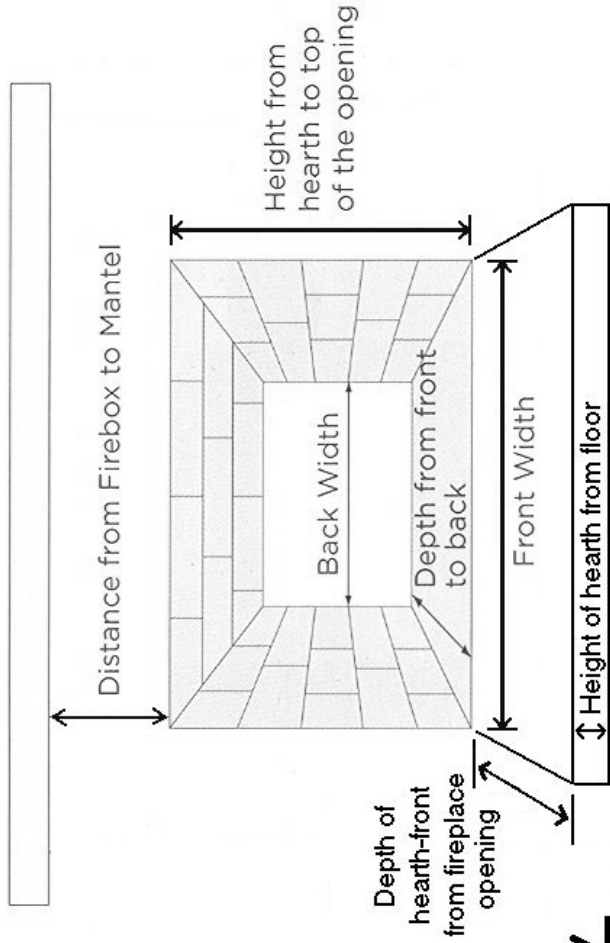

It pays to have a helper with you to hold the ruler/tape and write down the measurements.

→ Measure twice, as a small variance may make a difference and you'll need to do it again. ←

Distance from Firebox to Mantel

Height from hearth to the top of the opening

Front width

Depth from back to front

Back width

Height of hearth from floor

Depth of hearth-front from fireplace opening

Chimney Height

Special Features/Notes _____