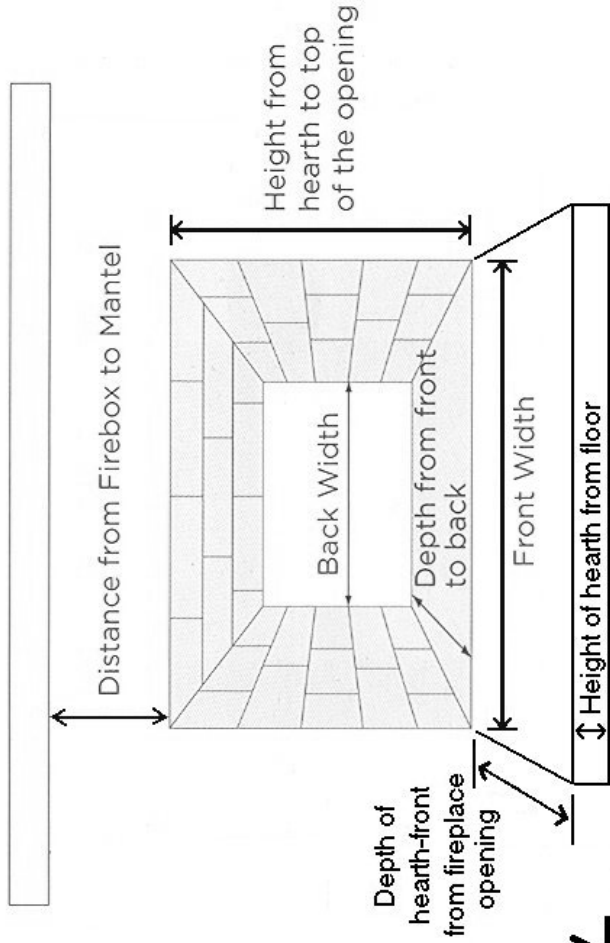

It pays to have a helper with you to hold the ruler/tape and write down the measurements.

→ Measure twice, as a small variance may make a difference and you'll need to do it again. ←

Chimney Height

Distance from Firebox to Mantel

Height from hearth to the top of the opening

Front width

Depth from back to front

Back width

Height of hearth from floor

Depth of hearth-front from fireplace opening

Chimney Height

Special Features/Notes _____