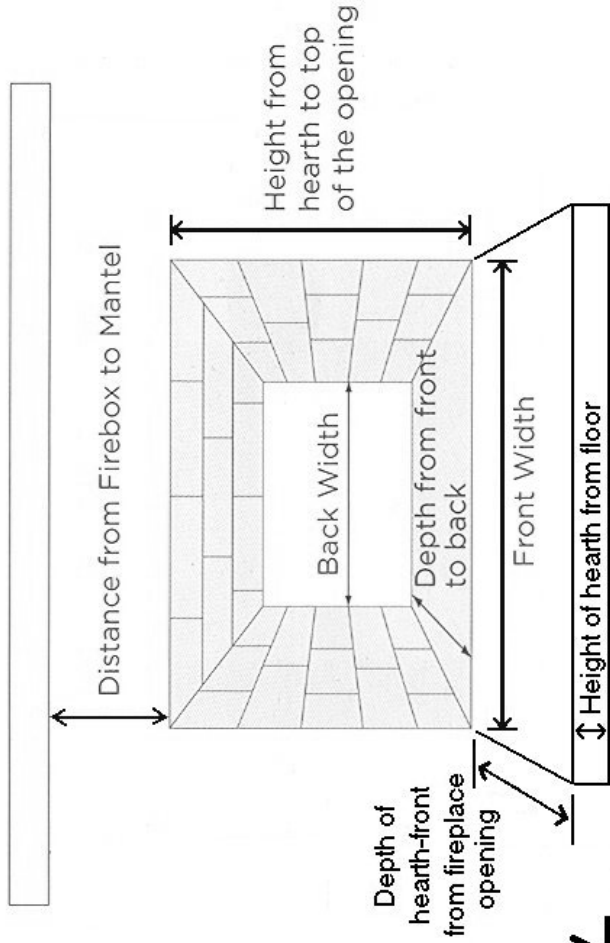

Measure your hearth.

It pays to have a helper with you to hold the ruler/tape and write down the measurements.

→ Measure twice, as a small variance may make a difference and you'll need to do it again. ←

Chimney  
Height

Distance from Firebox to Mantel

Height from hearth to the top of the opening

Front width

Depth from back to front

Back width

Height of hearth from floor

Depth of hearth-front from fireplace opening